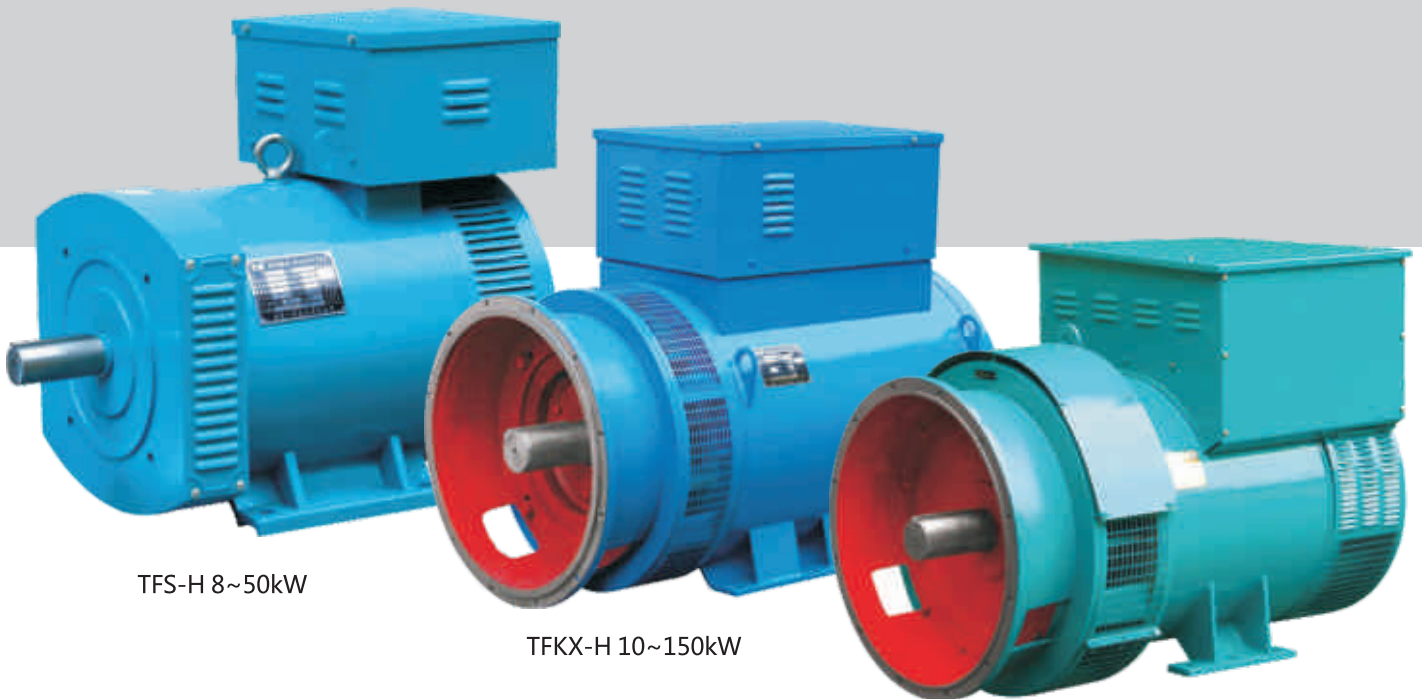

# YIHUA TFS-H/TFKX-H/TFW-H Marine Generator

TFS-H 8~50kW

TFKX-H 10~150kW

TFW-H 8~400kW

## **TFS-H 8~50KW** THRICE HARMONIOUS MARINE GENERATOR

TFS-H series marine third-harmonic excitation a.c.synchronous generators are designed to ship which are based on the STC series generators , with excellent electrical , reliable mechanical , strong and durable, easy for maintenance.

## **TFKX-H 10~150KW** COMPOUND EXCITATION MARINE GENERATOR

TFKX-H series marine compound excitation A.C. Synchronous generators are designed to ship which are based on the TFX series generators, with excellent electrical, reliable mechanical, strong and durable, easy for maintenance.

## **TFW-H 8~400KW** BRUSHLESS MARINE GENERATOR

TFW-H series marine brushless three-phase A.C. synchronous generators are designed to ship which are based on the TFW2 series generators, with excellent electrical, reliable mechanical, strong and durable, easy for maintenance.